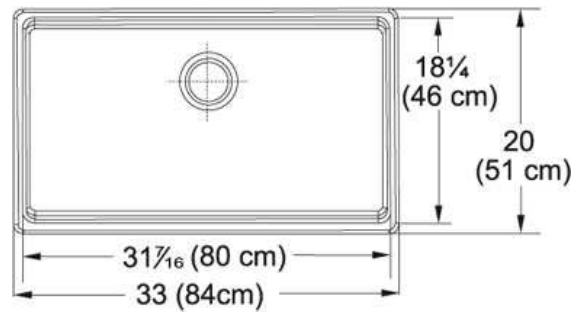

SPECIFICATION SHEET

PRODUCT FAMILY: **Sinks** FINISH: **Fireclay White** SERIES: **FARM HOUSE** MODEL: **FHK710-33**

Product Information

FUN#	130.0079.634
US Part Number	FHK710-33WH
Minimum Cabinet Size	33"
Drain Opening	3 1/2"
Outer Dimensions	33"x20"
Bowl Size	31 7/16"x18 1/4"x9 1/16"
Number of Bowls	1
*	Dimensions may vary by 2% (plus or minus) due to material attributes and firing process.
Type of Material	Fireclay